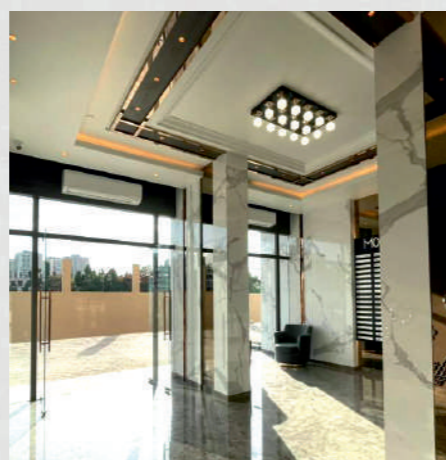

Amenities

Ample Space For Parking

Hi-speed Elevators

Rooftop Amenities

Sit Out Area

Intercom Facility

CCTV For Common Area

Step Into Opulence

R O N A L L E

Designed
For Ultimate
Luxury

Experience ultimate luxury with our meticulously crafted floor plans, blending elegance, comfort, and functionality. Refined living at its finest.